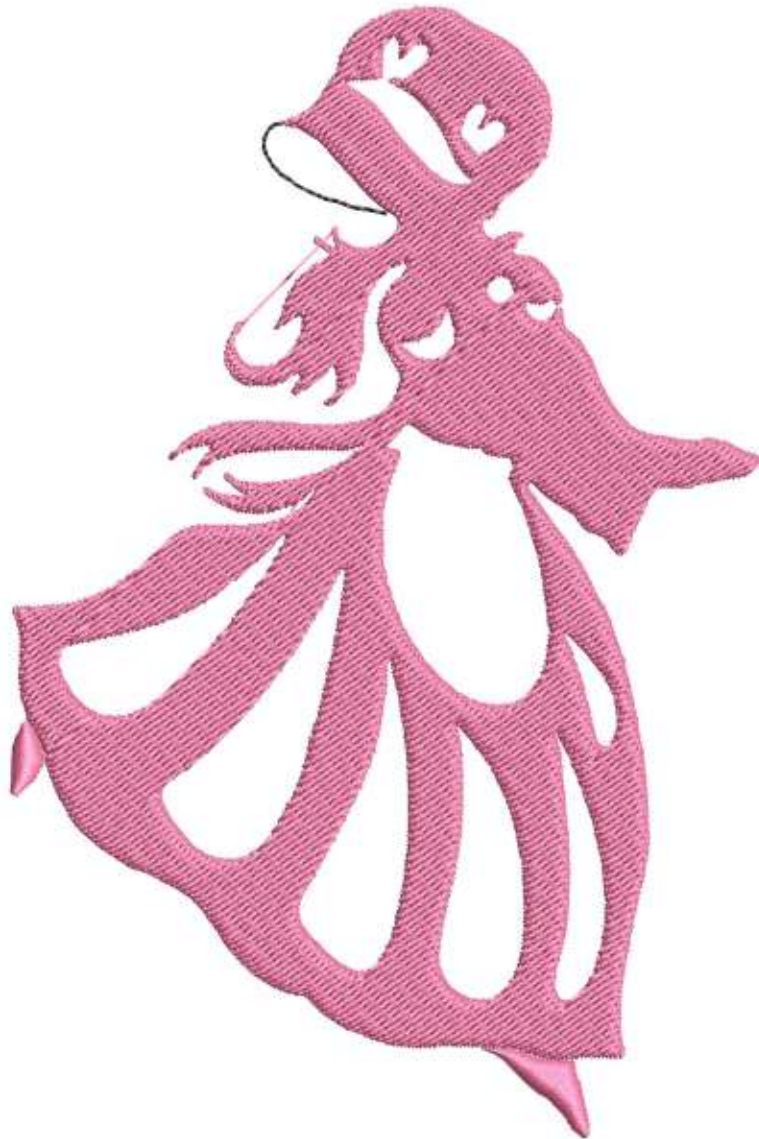

Stitches: 12,247
Height: 5.89 in
Width: 3.92 in
Colors: 2

Design: SunFloSil8-6in

Color changes: 1

Thread chart: Madeira PolyNeon 40,

Stop Sequence:

#	Color	St.	Code	Name
1.	■	74	1800	Emerald Black
2.	■	12,171	1990	